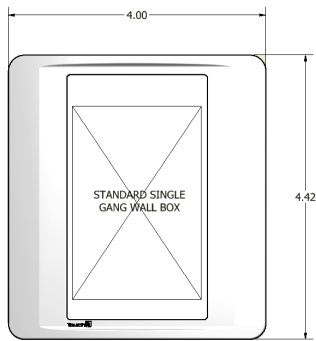

COLOR TOUCHSCREEN WALL-STATION

SHOWN WITH WHITE HOUSING

WHT (White) BLK (Black)

HOUSING COLORS

FEATURES-

- Configurable wall station with color touchscreen display. The wall station utilizes a high resolution backlit display for easy to read button information.
- Each wall station is configurable with multiple buttons per page and multiple pages per wall station.
- Default pages include: scenes page, zones page, and special function page. Unused pages, or pages that include functionality that is not desired, can be hidden.
- Switch lockout feature requires a 4-digit pass code for access to the switch's functions, when enabled.
- Multiple button and label "types" are available including scene buttons, momentary buttons, and toggle buttons, fixed labels with user definable labels.
- Display is a 4.3" color TFT display, 272x480, premium brightness, 16.7M colors.
- Capacitive multi-touch interface with page swipe gesture control.
- Dimmable backlight.
- Sleep mode capable.
- Able to display custom graphics and logos.
- Wall stations are fully integrated with other components of the system to properly display the current state of the lighting in the controlled area. Coordinated control between the wall station and other switches or devices in a room is automatically generated through the easy-to-use Windows^(R) based system configuration software.
- All power and communication is done through a low voltage Cat5 daisy-chained cable. No additional cabling or sources of power are required.
- Switches fit into standard 1-G electrical junction boxes (4" Sq. Box with plaster ring or masonry box).
- Graphics can be selected from pre-determined configurations or be completely custom.

COLOR TOUCHSCREEN WALL-STATION

WS-TS-C

MASTER INTERFACE
(MSTR-DVOLT-S2)

LOCAL RELAY
MODULE
(LRM)

COLOR TOUCHSCREEN
WALL-STATION
(WS-TS-C)

SHOWN CONNECTED TO A MASTER INTERFACE MANAGED SOLUTION

FRONT DIMENSIONS