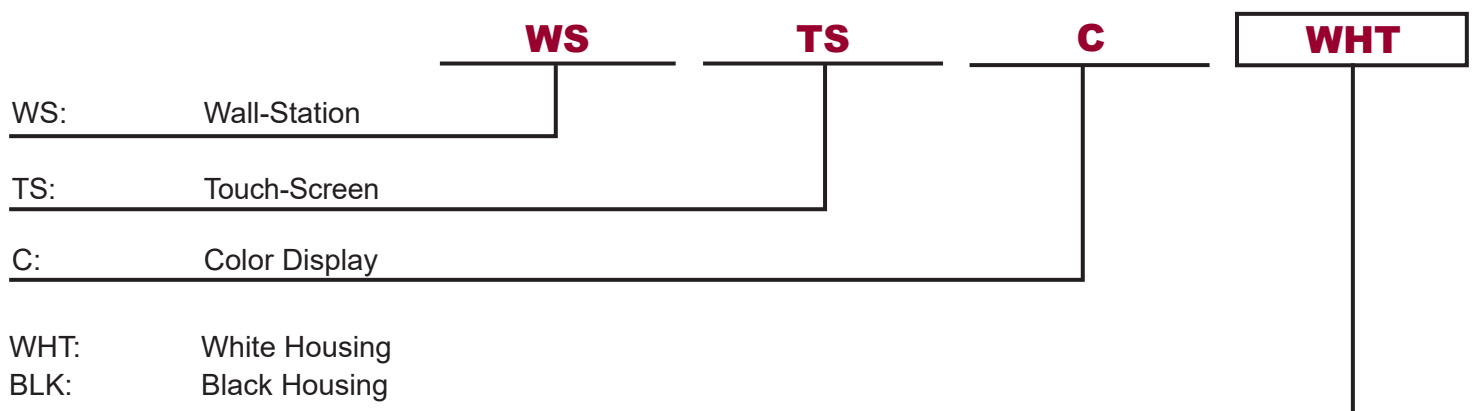

COLOR TOUCHSCREEN WALL-STATION

SHOWN WITH WHITE HOUSING

WHT (White) BLK (Black)

HOUSING COLORS

FEATURES-

- Configurable wall station with color touchscreen display. The wall station utilizes a high resolution backlit display for easy to read button information.
- Each wall station is configurable with multiple buttons per page and multiple pages per wall station.
- Default pages include: scenes page, zones page, and special function page. Unused pages, or pages that include functionality that is not desired, can be hidden.
- Switch lockout feature requires a 4-digit pass code for access to the switch's functions, when enabled.
- Multiple button and label "types" are available including scene buttons, momentary buttons, and toggle buttons, fixed labels with user definable labels.
- Display is a 4.3" color TFT display, 272x480, premium brightness, 16.7M colors.
- Capacitive multi-touch interface with page swipe gesture control.
- Dimmable backlight.
- Sleep mode capable.
- Able to display custom graphics and logos.
- Wall stations are fully integrated with other components of the system to properly display the current state of the lighting in the controlled area. Coordinated control between the wall station and other switches or devices in a room is automatically generated through the easy-to-use Windows^(R) based system configuration software.
- All power and communication is done through a low voltage Cat5 daisy-chained cable. No additional cabling or sources of power are required.
- Switches fit into standard 1-G electrical junction boxes (4" Sq. Box with plaster ring or masonry box).
- Graphics can be selected from pre-determined configurations or be completely custom.

ROOM
MANAGER
(RM)

COLOR TOUCHSCREEN
WALL-STATION
(WS-TS-C)

SHOWN CONNECTED TO A ROOM MANAGER SOLUTION

PART NUMBER

127 West Wayne Street
Suite 300
Fort Wayne, IN 46802

Touche is a division of ESI Ventures
www.ToucheControls.com
Phone: (888) 841.4356