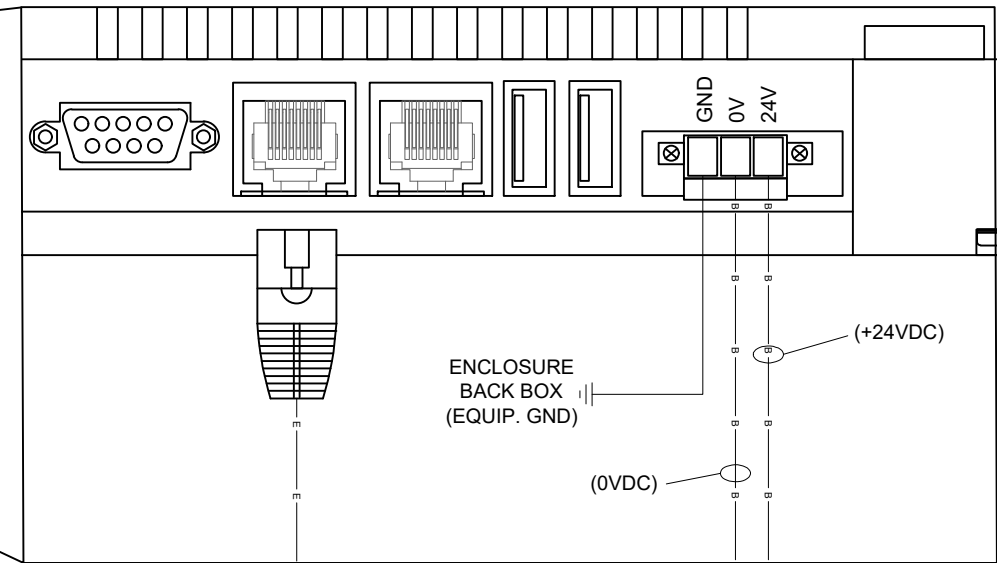

**BOTTOM VIEW**

**PAGE NOTES:**

- ① POWER SUPPLY TERMINAL
- ② USB PORTS
- ③ ETHERNET PORTS
- ④ SERIAL PORT
- ⑤ SD CARD SLOTS
- ⑥ TOUCH SCREEN DISPLAY
- ⑦ TOUCH SCREEN COLORED BEZEL (BLACK OR WHITE)

**TSUI POWER OPTIONS:**

1. TSUI-PS1: INSTALLED IN MSTR OR MFI. MAX (3) TSUI DISPLAYS PER TSUI-PS1 (SHOWN)
2. TSUI-PS2: LOCAL POWER SUPPLY AT EACH TSUI DISPLAY REQUIRES 120VAC AT TSUI-PS2 (NOT SHOWN)

DISPLAY SIZE	A1	A2	B1	B2	C1	C2
7.0"	7.36	6.93	5.79	5.35	2.01	1.85
10.4"	11.30	10.86	8.70	8.70	2.36	2.20