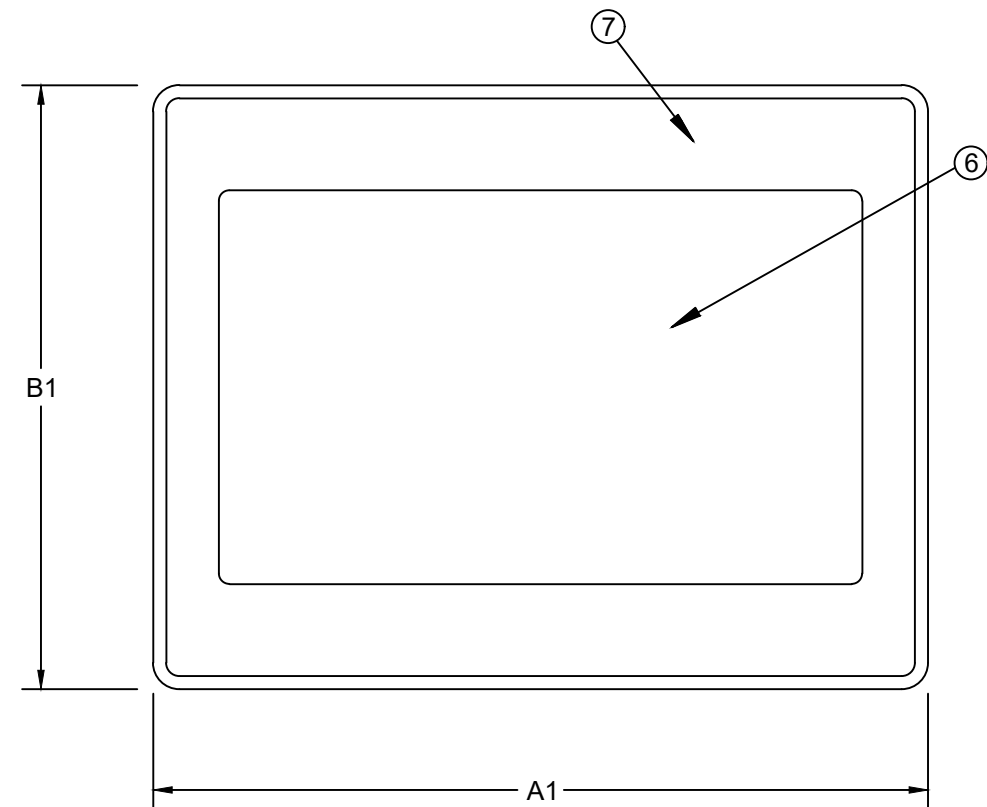

**BOTTOM VIEW**

**PAGE NOTES:**

- ① POWER SUPPLY TERMINAL
- ② USB PORTS
- ③ ETHERNET PORTS
- ④ SERIAL PORT
- ⑤ SD CARD SLOTS
- ⑥ TOUCH SCREEN DISPLAY
- ⑦ TOUCH SCREEN COLORED BEZEL (BLACK OR WHITE)

**TSUI POWER OPTIONS:**