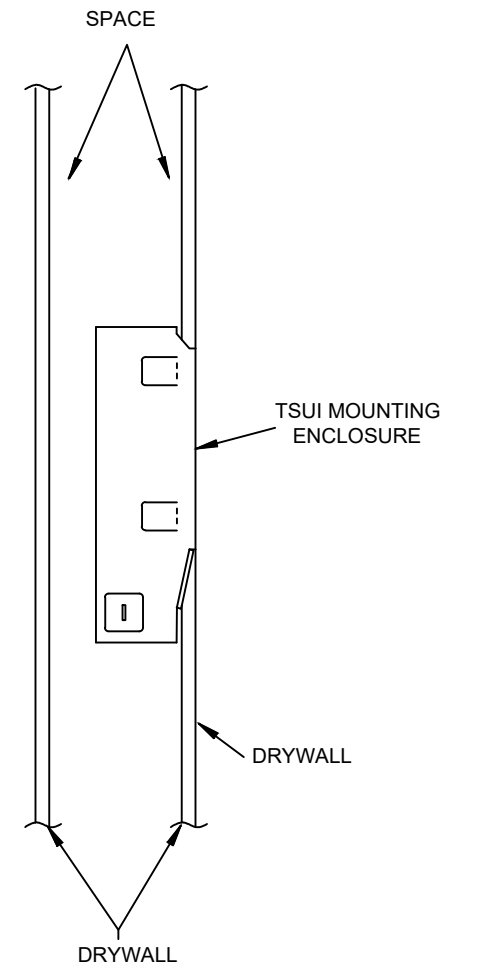

**BOTTOM VIEW**

**PAGE NOTES:**

- ① POWER SUPPLY TERMINAL
- ② USB PORTS
- ③ ETHERNET PORTS
- ④ SERIAL PORT
- ⑤ SD CARD SLOTS
- ⑥ TOUCH SCREEN DISPLAY
- ⑦ TOUCH SCREEN COLORED BEZEL (BLACK OR WHITE)

**TSUI POWER OPTIONS:**

PART#	TSUI-WM-X	
DESC.	TOUCH SCREEN USER INTERFACE	
DWG#	1-TSUI (1 OF 3)	
DATE:	2/22/18	REV. 3
DRAWING BY:	BDM	

[www.touchecontrols.com](http://www.touchecontrols.com)  
 phone: 1-888-841-4356

PAGE NOTES:

- ① OPTIONAL ACCESS "KNOCK OUTS"
- ② MOUNTING TABS

**e** MOUNTING CONSIDERATIONS  
SCALE: N.T.S.

MUST BE FLUSH WITH FINISHED WALL SURFACE

**!!IMPORTANT!!**  
TSUI BACKBOX ENCLOSURE MUST  
BE INSTALLED PRIOR TO DRYWALL  
INSTALLATION