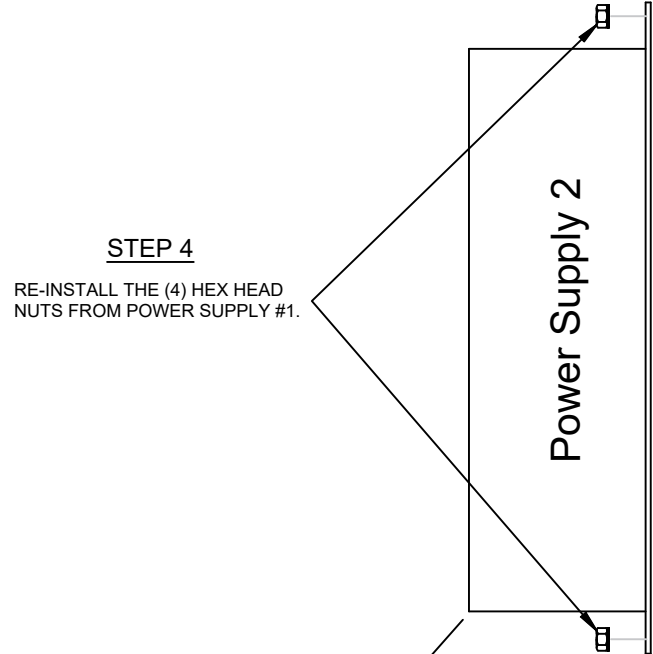

# Touché

LIGHTING CONTROL

**STEP 1**  
 REMOVE THE (4) HEX HEAD NUTS FROM  
 POWER SUPPLY #1.  
 (KEEP GROUND WIRE LOCATION ON STUD)

SIDE VIEW OF MSTR OR MFI

**STEP 4**  
 RE-INSTALL THE (4) HEX HEAD  
 NUTS FROM POWER SUPPLY #1.