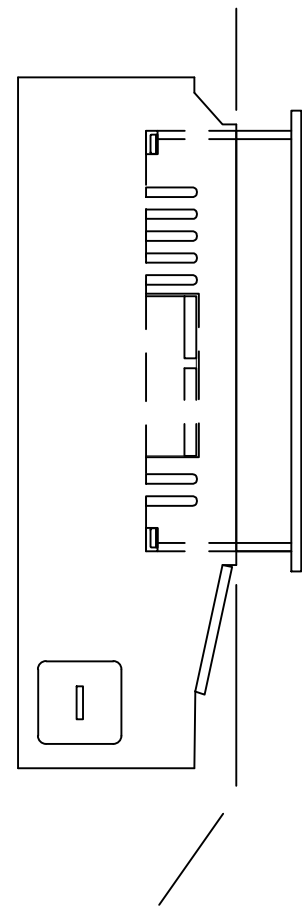

MUST BE FLUSH WITH FINISHED WALL SURFACE