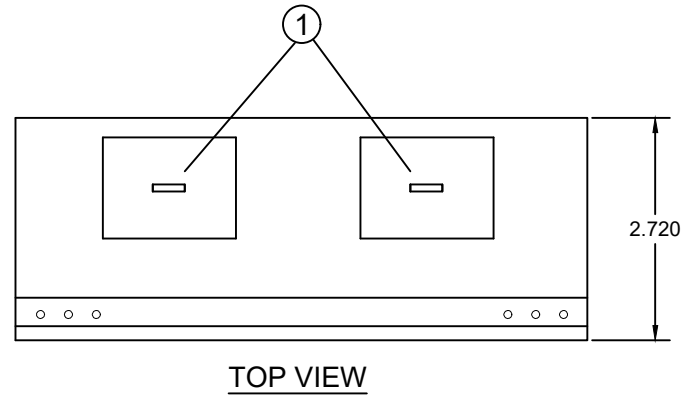

PAGE NOTES:

- ① OPTIONAL ACCESS "KNOCK OUTS"
- ② MOUNTING TABS

e MOUNTING CONSIDERATIONS
SCALE: N.T.S.