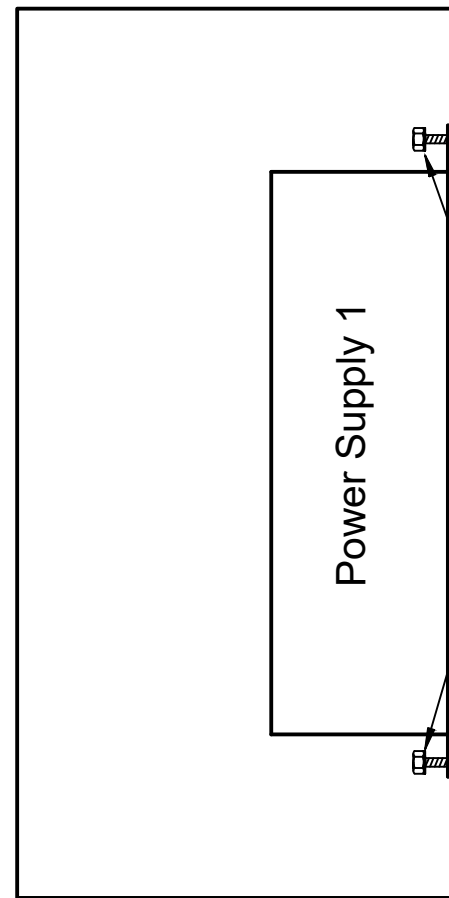

STEP 1
REMOVE THE (4) HEX HEAD NUTS FROM
POWER SUPPLY #1.
(KEEP GROUND WIRE LOCATION ON STUD)

SIDE VIEW OF MSTR OR MFI