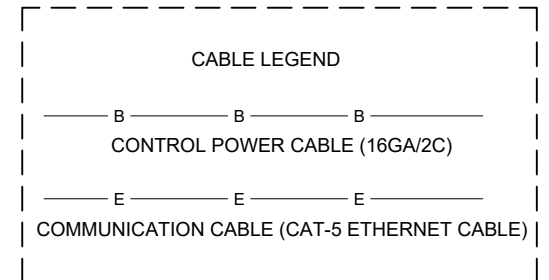

TSUI POWER OPTIONS:

1. TSUI-PS1: INSTALLED IN MSTR OR MFI. MAX (3) TSUI DISPLAYS PER TSUI-PS1 (SHOWN)
2. TSUI-PS2: LOCAL POWER SUPPLY AT EACH TSUI DISPLAY REQUIRES 120VAC AT TSUI-PS2 (NOT SHOWN)