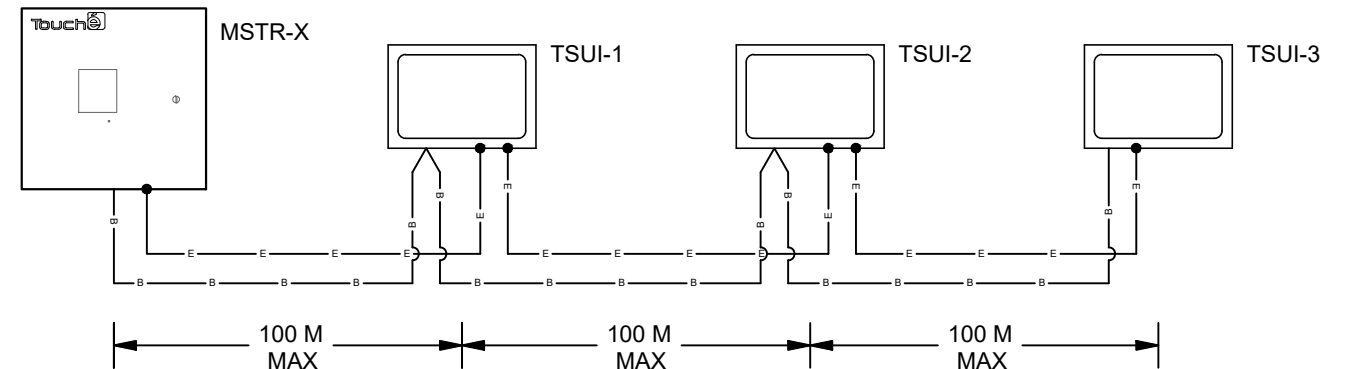

**BOTTOM VIEW**

**PAGE NOTES:**

- ① POWER SUPPLY TERMINAL
- ② USB PORTS
- ③ ETHERNET PORTS
- ④ SERIAL PORT
- ⑤ SD CARD SLOTS
- ⑥ TOUCH SCREEN DISPLAY
- ⑦ TOUCH SCREEN COLORED BEZEL (BLACK OR WHITE)

**TSUI POWER OPTIONS:**

1. TSUI-PS1: INSTALLED IN MSTR OR MFI. MAX (3) TSUI DISPLAYS PER TSUI-PS1 (SHOWN)
2. TSUI-PS2: LOCAL POWER SUPPLY AT EACH TSUI DISPLAY REQUIRES 120VAC AT TSUI-PS2 (NOT SHOWN)

DISPLAY SIZE	A1	A2	B1	B2	C1	C2
7.0"	7.36	6.93	5.79	5.35	2.01	1.85
10.4"	11.30	10.86	8.70	8.70	2.36	2.20