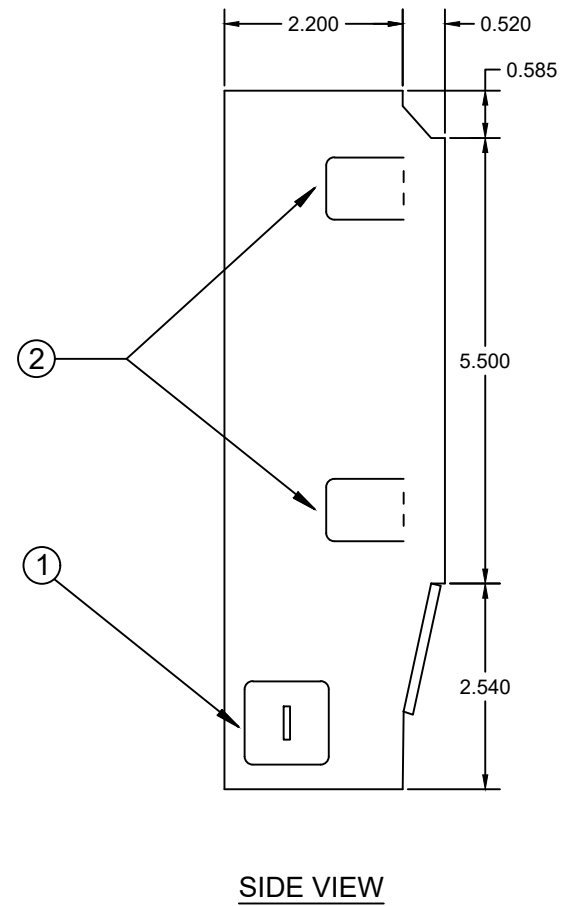

!!IMPORTANT!!
TSUI BACKBOX ENCLOSURE MUST
BE INSTALLED PRIOR TO DRYWALL
INSTALLATION

PART#	TSUI-WM-X		
DESC.	TSUI MOUNTING ENCLOSURE		
DWG#	2-TSUI (2 OF 3)		
DATE:	2/22/18	REV. 3	DRAWING BY: BDM

www.touchecontrols.com
phone: 1-888-841-4356

Touché

LIGHTING CONTROL