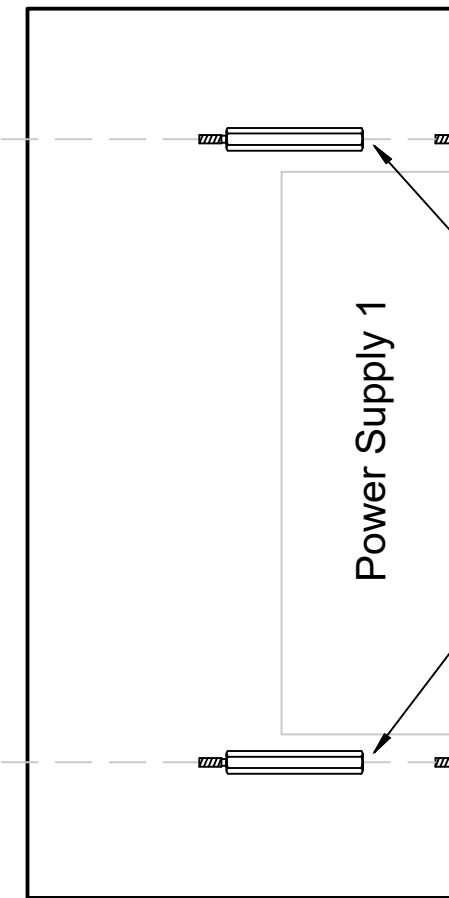

STEP 2
INSTALL THE (4) HEX HEAD SPACER
NUTS PROVIDED FROM POWER SUPPLY #2.
(KEEP GROUND WIRE LOCATION ON STUD)

SIDE VIEW OF MSTR OR MFI