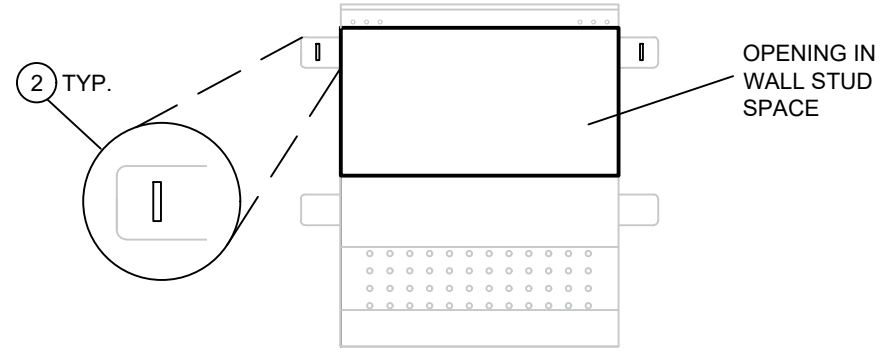

**BOTTOM VIEW**

**PAGE NOTES:**

- ① POWER SUPPLY TERMINAL
- ② USB PORTS
- ③ ETHERNET PORTS
- ④ SERIAL PORT
- ⑤ SD CARD SLOTS
- ⑥ TOUCH SCREEN DISPLAY
- ⑦ TOUCH SCREEN COLORED BEZEL (BLACK OR WHITE)

**TSUI POWER OPTIONS:**

1. TSUI-PS1: INSTALLED IN MSTR OR MFI. MAX (3) TSUI DISPLAYS PER TSUI-PS1 (SHOWN)
2. TSUI-PS2: LOCAL POWER SUPPLY AT EACH TSUI DISPLAY REQUIRES 120VAC AT TSUI-PS2 (NOT SHOWN)

DISPLAY SIZE	A1	A2	B1	B2	C1	C2
7.0"	7.36	6.93	5.79	5.35	2.01	1.85
10.4"	11.30	10.86	8.70	8.70	2.36	2.20

- ① OPTIONAL ACCESS "KNOCK OUTS"
- ② MOUNTING TABS

**e** MOUNTING CONSIDERATIONS  
SCALE: N.T.S.

MUST BE FLUSH WITH FINISHED WALL SURFACE

**!!IMPORTANT!!**  
TSUI BACKBOX ENCLOSURE MUST  
BE INSTALLED PRIOR TO DRYWALL  
INSTALLATION