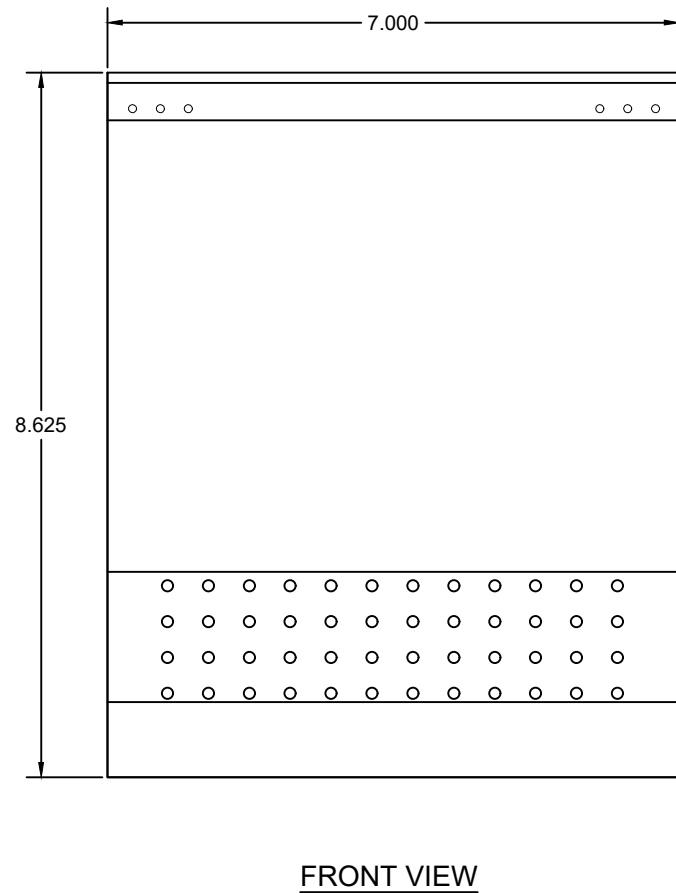

PAGE NOTES:

- ① OPTIONAL ACCESS "KNOCK OUTS"
- ② MOUNTING TABS

e MOUNTING CONSIDERATIONS
SCALE: N.T.S.