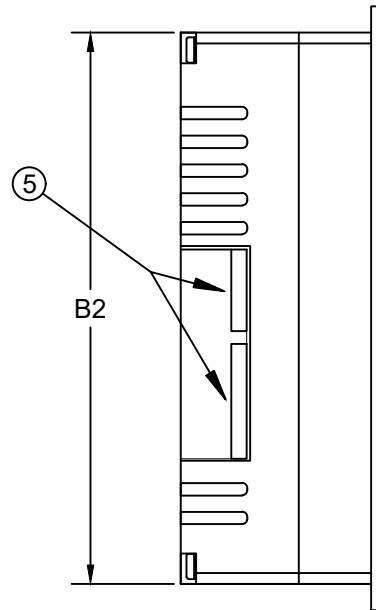

**BOTTOM VIEW**

**PAGE NOTES:**

- ① POWER SUPPLY TERMINAL
- ② USB PORTS
- ③ ETHERNET PORTS
- ④ SERIAL PORT
- ⑤ SD CARD SLOTS
- ⑥ TOUCH SCREEN DISPLAY
- ⑦ TOUCH SCREEN COLORED BEZEL (BLACK OR WHITE)

**TSUI POWER OPTIONS:**

1. TSUI-PS1: INSTALLED IN MSTR OR MFI. MAX (3) TSUI DISPLAYS PER TSUI-PS1 (SHOWN)
2. TSUI-PS2: LOCAL POWER SUPPLY AT EACH TSUI DISPLAY REQUIRES 120VAC AT TSUI-PS2 (NOT SHOWN)

DISPLAY SIZE	A1	A2	B1	B2	C1	C2
7.0"	7.36	6.93	5.79	5.35	2.01	1.85
10.4"	11.30	10.86	8.70	8.70	2.36	2.20

# Touché

LIGHTING CONTROL

**STEP 1**  
 REMOVE THE (4) HEX HEAD NUTS FROM  
 POWER SUPPLY #1.  
 (KEEP GROUND WIRE LOCATION ON STUD)

SIDE VIEW OF MSTR OR MFI

**STEP 4**  
 RE-INSTALL THE (4) HEX HEAD  
 NUTS FROM POWER SUPPLY #1.

THE ORIENTATION OF POWER SUPPLY #2 IS  
 MOUNTED THE SAME DIRECTION AS POWER  
 SUPPLY #1.

PART#	TSUI-WM-X	
DESC.	TSUI (OPTIONAL) POWER SUPPLY	
DWG#	3-TSUI (3 OF 3)	
DATE:	2/22/18	REV. 3
DRAWING BY:	BDM	