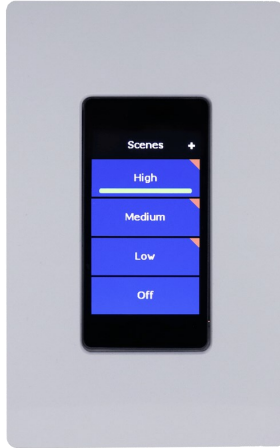

PRODUCT DATA SHEET

TOUCHÉ CONTROLS

WALL STATION—COLOR MINI

WS-C-MINI

DESCRIPTION

The WS-C-MINI is a configurable wall station with a color, capacitive touchscreen display. This wall station utilizes a high resolution backlit display for easy-to-read button labels and zone information.

This device supports both scene and individual zone control with a modern form factor.

Display

- 2.4 TFT display, 340x320, premium brightness, 16.7M colors.
- Capacitive multi-touch interface with multi-page capability.
- Dimmable backlight, with sleep-mode capability.

Control & Communication

- Control power and communication is achieved with low voltage CAT5 daisy-chained cable. No additional cabling or sources of power are required.

Switches fit into standard single-gang electrical junction boxes with a standard Decora wallplate (junction box and wallplate not included)

FEATURES

Advanced Scene & Zone Control

- Scene configuration options include 2-button, 3-button, 4-button, and 5-buttons. A scene raise/lower option is available when utilizing 2 through 4-button configuration.
- Capable of supporting up to 4 zones of individual zone control, displayed on a secondary page.
- Scene/Zone indication and control can be hidden when not desired.
- Press-and-hold function for simple, current shown preset saving capability.
- Button text is user configurable when utilized with the Room Manager.