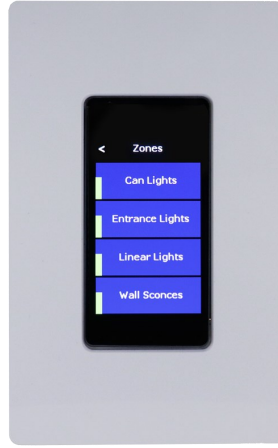

PRODUCT DATA SHEET

TOUCHÉ CONTROLS

WALL STATION—COLOR MINI

WS-C-MINI

DESCRIPTION

The WS-C-MINI is a configurable wall station with a color, capacitive touchscreen display. This wall station utilizes a high resolution backlit display for easy-to-read button labels and zone information.

This device supports both scene and individual zone control with a modern form factor.

Display

- 2.4 TFT display, 340x320, premium brightness, 16.7M colors.
- Capacitive multi-touch interface with multi-page capability.
- Dimmable backlight, with sleep-mode capability.

Control & Communication

- Control power and communication is achieved with low voltage CAT5 daisy-chained cable. No additional cabling or sources of power are required.

Switches fit into standard single-gang electrical junction boxes with a standard Decora wallplate (junction box and wallplate not included)

FEATURES

Advanced Scene & Zone Control

- Scene configuration options include 2-button, 3-button, 4-button, and 5-buttons. A scene raise/lower option is available when utilizing 2 through 4-button configuration.
- Capable of supporting up to 4 zones of individual zone control, displayed on a secondary page.
- Scene/Zone indication and control can be hidden when not desired.
- Press-and-hold function for simple, current shown preset saving capability.
- Button text is user configurable when utilized with the Room Manager.