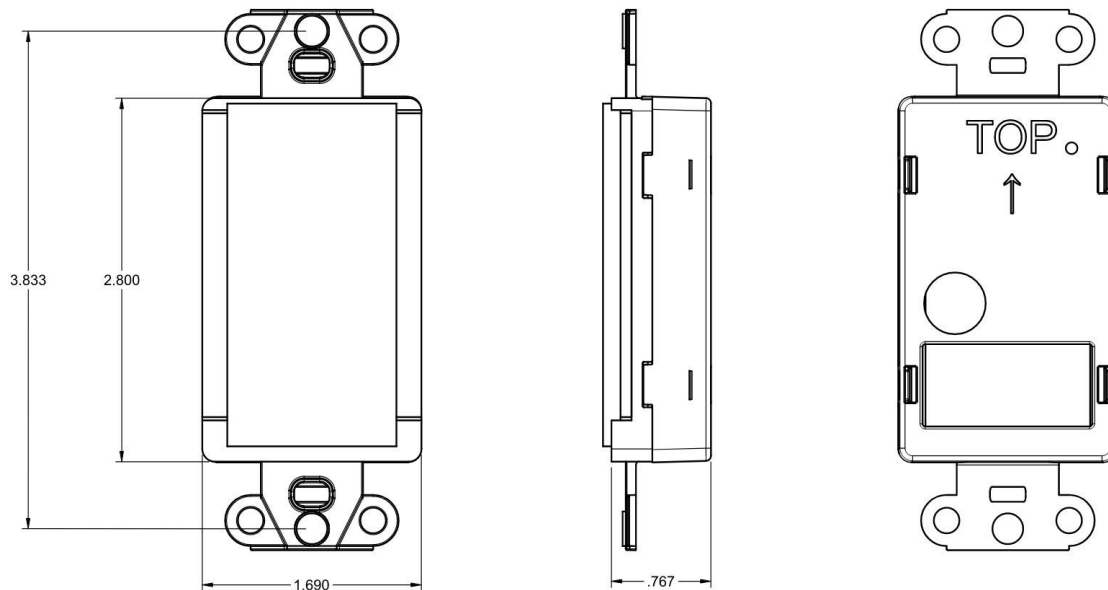

SPECIFICATIONS

TYPE	DESCRIPTION
POWER SUPPLY VOLTAGE	24VDC—SOURCED FROM BRANCHNET OR SMARTNET (NO EXTERNAL POWER SUPPLY REQUIRED)
CONNECTIVITY	CAT5 (MINIMUM)
LISTINGS	UL916, cUL916
AMBIENT TEMPERATURE	60C (140F)
MAXIMUM HUMIDITY	10—90% NON-CONDENSING

DIMENSIONS

Touché Controls (a product of ESI Ventures)

📍 2085 Humphrey St, Fort Wayne, IN 46803

☎ 888-841-4356

🌐 touchecontrols.com

🕒 Rev2-04-23