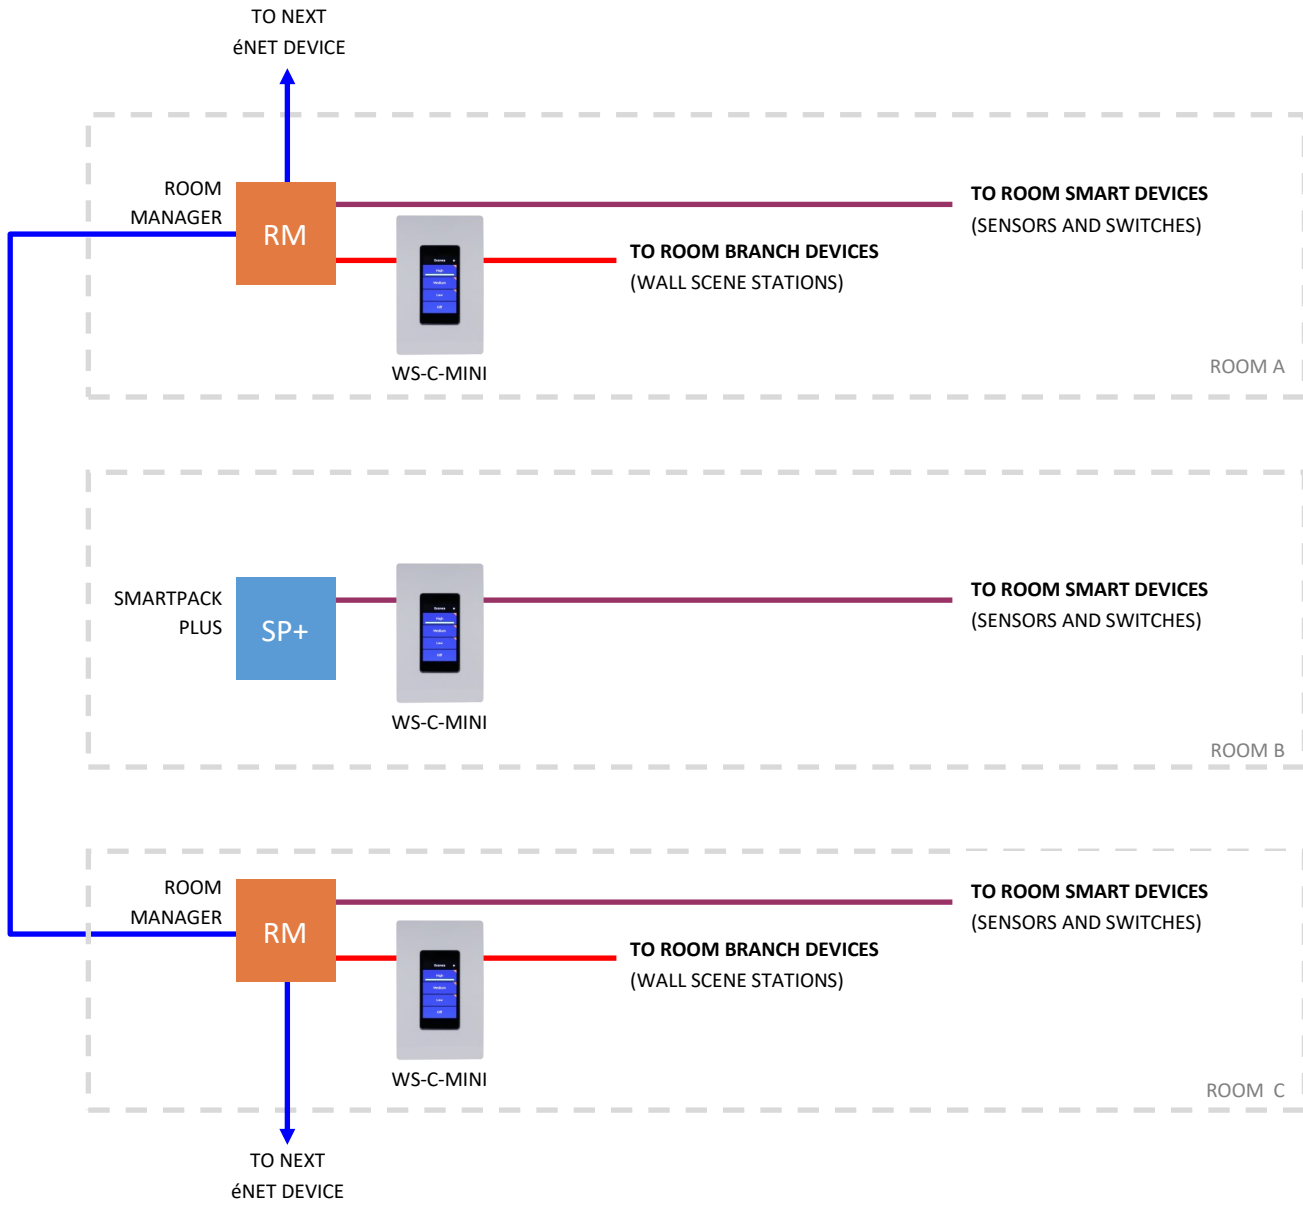

PRODUCT DATA SHEET

TOUCHÉ CONTROLS

WALL STATION—COLOR MINI

WS-C-MINI

DESCRIPTION

The WS-C-MINI is a configurable wall station with a color, capacitive touchscreen display. This wall station utilizes a high resolution backlit display for easy-to-read button labels and zone information.

FEATURES

Advanced Scene & Zone Control

- Scene configuration options include 2-button, 3-button, 4-button, and 5-buttons. A scene raise/lower option is available when utilizing 2 through 4-button configuration.
- Capable of supporting up to 4 zones of individual zone control, displayed on a secondary page.
- Scene/Zone indication and control can be hidden when not desired.
- Press-and-hold function for simple, current shown preset saving capability.
- Button text is user configurable when utilized with the Room Manager.

2085 Humphrey St, Fort Wayne, IN 46803

888-841-4356

touchecontrols.com

Rev2-04-23

ORDER INFORMATION

DEVICE TYPE	DISPLAY TYPE	CONFIGURATION
WS = WALL STATION	C = COLOR	MINI = MINIATURE

All Touché products are subject to a standard, 5-year warranty. For exact terms, refer to Touché Warranty Statement.

EXAMPLE CONNECTIVITY

Touché Controls (a product of ESI Ventures)

📍 2085 Humphrey St, Fort Wayne, IN 46803

📞 888-841-4356

🌐 touchecontrols.com

🕒 Rev2-04-23

SPECIFICATIONS

TYPE	DESCRIPTION
POWER SUPPLY VOLTAGE	24VDC—SOURCED FROM BRANCHNET OR SMARTNET (NO EXTERNAL POWER SUPPLY REQUIRED)
CONNECTIVITY	CAT5 (MINIMUM)
LISTINGS	UL916, cUL916
AMBIENT TEMPERATURE	60C (140F)
MAXIMUM HUMIDITY	10—90% NON-CONDENSING