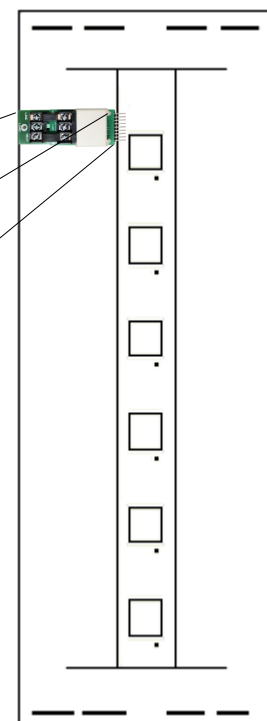

RD-32 OR RD-48
RELAY / DIMMER PANEL

Touché Controls (a Product of ESI Ventures)

A: 2085 Humphrey Street, Fort Wayne, IN 46803

T: 888-841-4356

W: www.ToucheControls.com